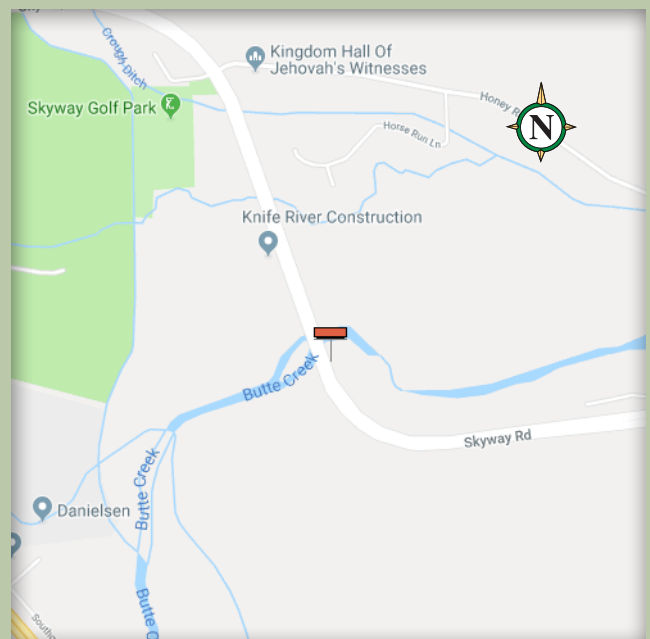

Available Bulletin

Chico, California

Location	1321, P-1 & P-2
Description	North Side of Skyway, .6 Miles East of Honey Run Road
Size	14' x 48'
Facing	West
Latitude	39.704
Longitude	-121.77083
Illuminated	Yes

This prominent display has a long approach and reads to all travelers headed up the Skyway towards Paradise.

P.O. Box 7209 | Chico, CA 95927 | (530) 342-3235 | Fax: (530) 342-0712

www.stottoutdoor.com