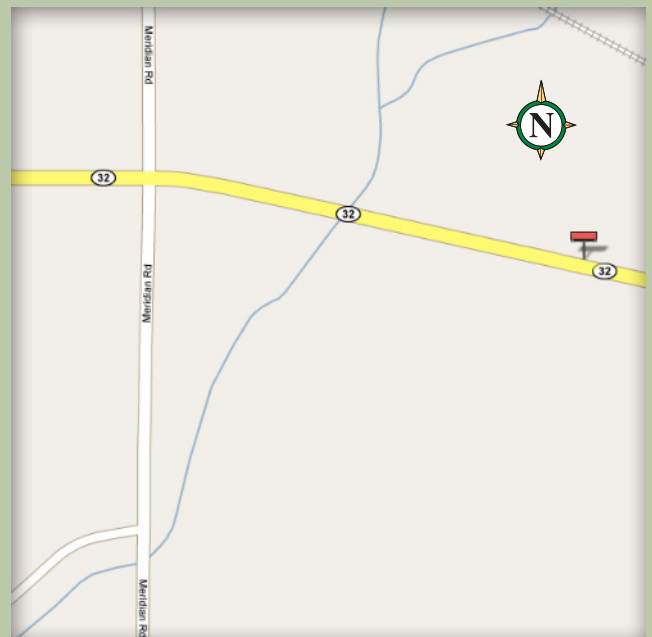

Available Bulletin

Chico, California

Location	1107 P-1
Description	North Side of Highway 32 1/2 Mile East of Meridian Avenue
Size	12' x 40'
Facing	West
Latitude	39.751917
Longitude	-121.9102
Illuminated	Yes

This large, highly visible Highway 32 display communicates to travelers and commuters as they enter Chico from Hamilton City, Orland and I-5.

P.O. Box 7209 | Chico, CA 95927 | (530) 342-3235 | Fax: (530) 342-0712