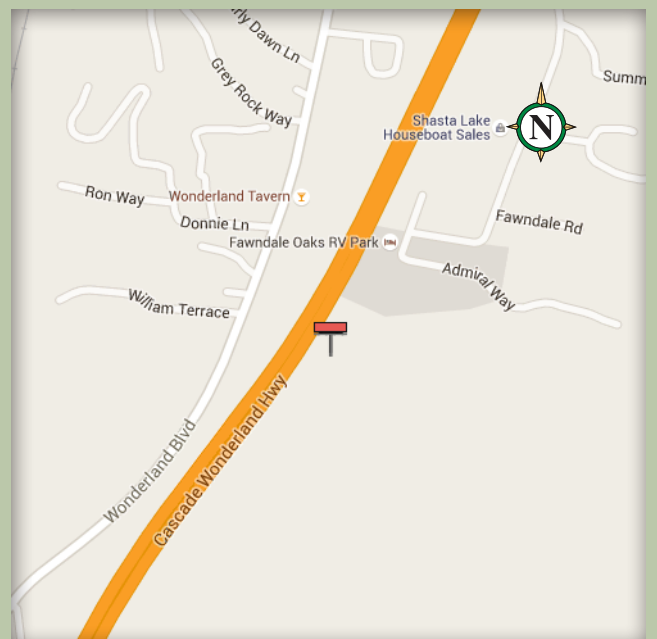

## Redding, California

Location	1008, P-1
Description	East Side of I-5, 3000' South of Fawndale Overcrossing
Size	12' x 36'
Facing	North
Latitude	40.723083
Longitude	-122.324617
Illuminated	Yes

This prominent display communicates to all south bound I-5 travelers headed towards Redding and beyond.