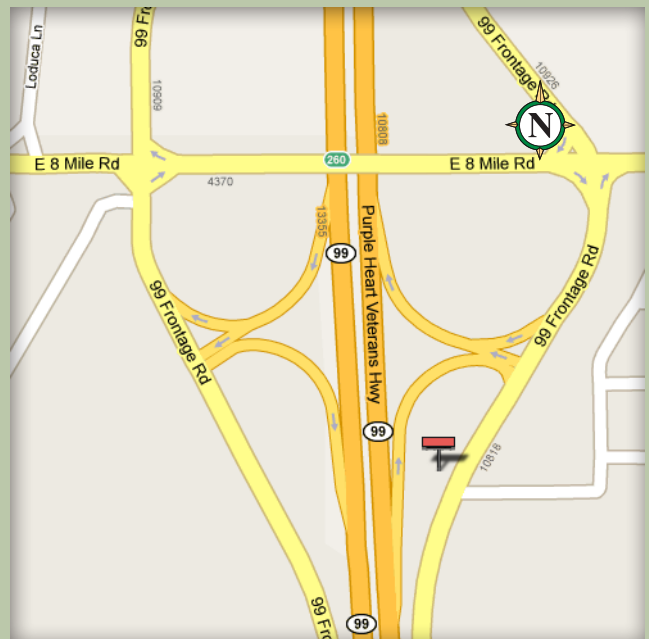

## Stockton, California

Location	1007 P-2
Description	East Side of Highway 99 Just South of Eight Mile Road
Size	12' x 36'
Facing	South
Latitude	38.055383
Longitude	-121.25875
Illuminated	Yes

This south facing Highway 99 display catches traffic heading north just prior to E 8 Mile Road between Stockton and Lodi.