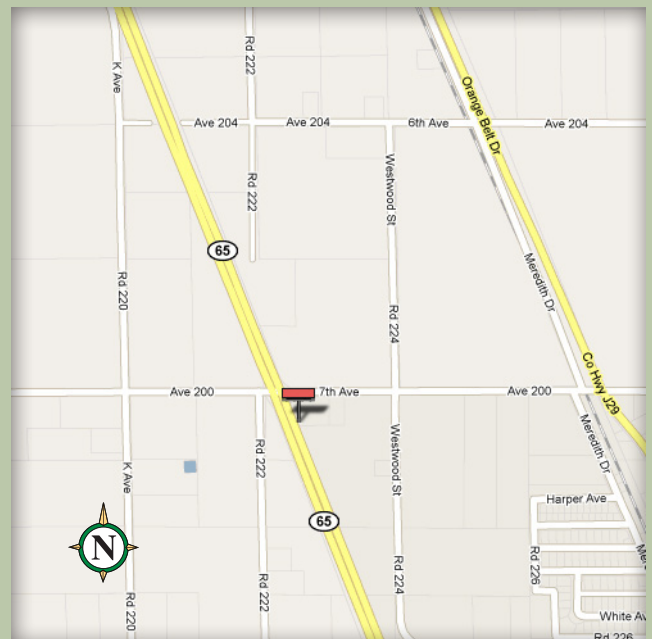

## Strathmore, California

Location	1006 P-1
Description	East Side of Highway 65 265' South of Avenue 200
Size	10' x 30'
Facing	North
Latitude	36.15195
Longitude	-119.07517
Illuminated	Yes

This fantastic new display catches south bound Highway 65 traffic as they are heading towards Strathmore, Porterville and points south.