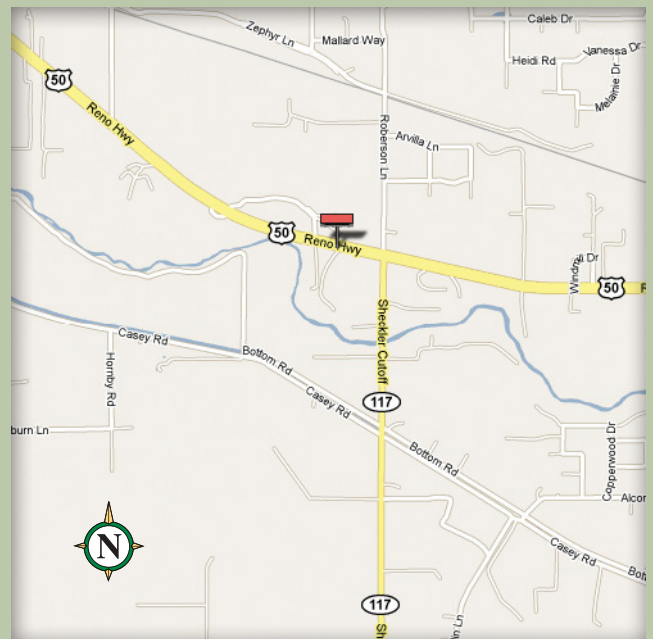

Available Bulletin

Fallon, Nevada

Location	1005 P-1
Description	North Side of Highway 50 150' East of Roberson Lane
Size	7' x 20'
Facing	West
Latitude	39.487369
Longitude	-118.875187

This very prominent location reads to all people entering the Fallon market area. This includes hundreds of commuters and shoppers every day.