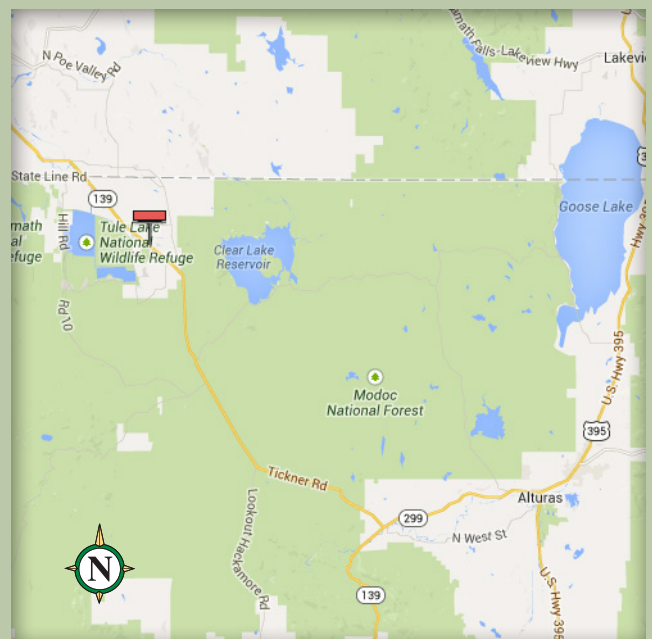

## Newell, California

Location	1001 P-2
Description	East Side of Highway 139 550' North of County Road 113
Size	10' x 40'
Facing	South
Latitude	41.889083
Longitude	-121.380583
Illuminated	Yes

This large billboard is situated on ranch land along Highway 139 in Newell, California a few dozen miles before the Oregon border. Highway 139 is the major traffic artery between Reno, Susanville, Alturas, Klamath Falls, Oregon and the Eastern tier of the Cascades.