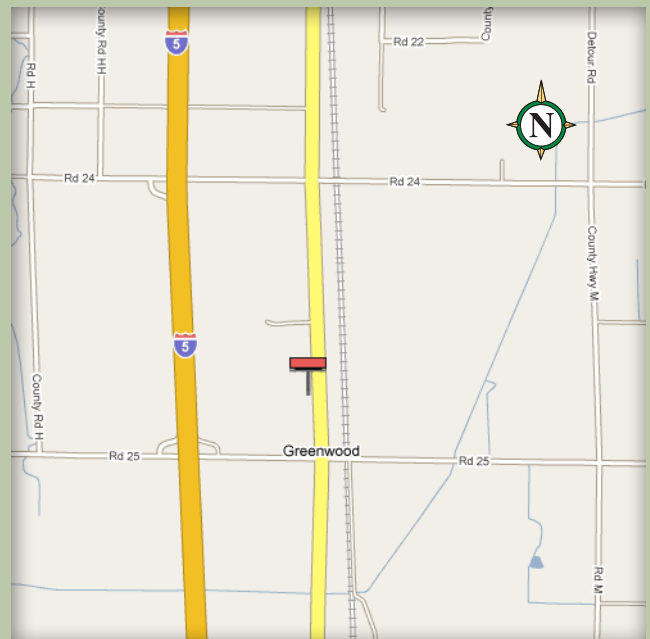

Available Bulletin

Orland, California

Location	0903 P-1
Description	West Side of Highway 99 850' North of County Road 25
Size	10' x 20'
Facing	North
Latitude	39.69915
Longitude	-122.1968

This new board sits on 6th Street (Highway 99) catching all local and traveling drivers as they enter into Orland from the south.