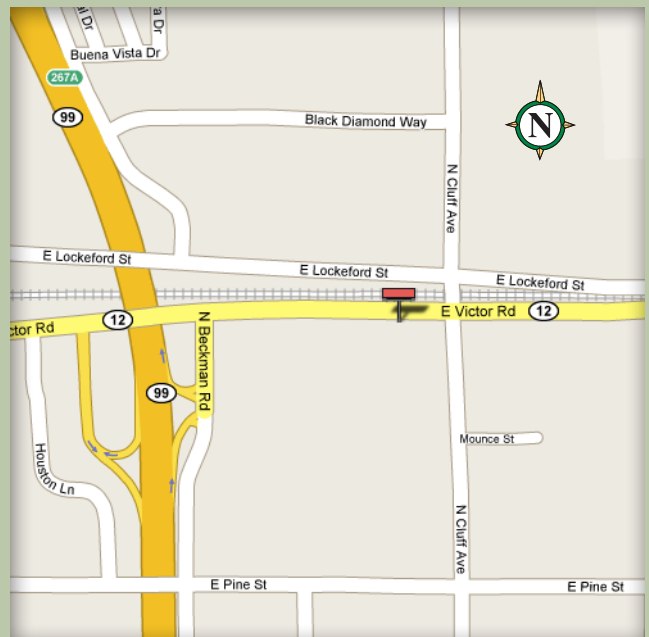

## Lodi, California

Location	0802 P-2
Description	South Side of Highway 12 (Victor Road) 220' West of Cluff Avenue
Size	10'6" x 36'
Facing	West
Latitude	38.137467
Longitude	-121.2535
Illuminated	Yes

This prominent display communicates with Lodi area commuters in a busy commercial corridor.