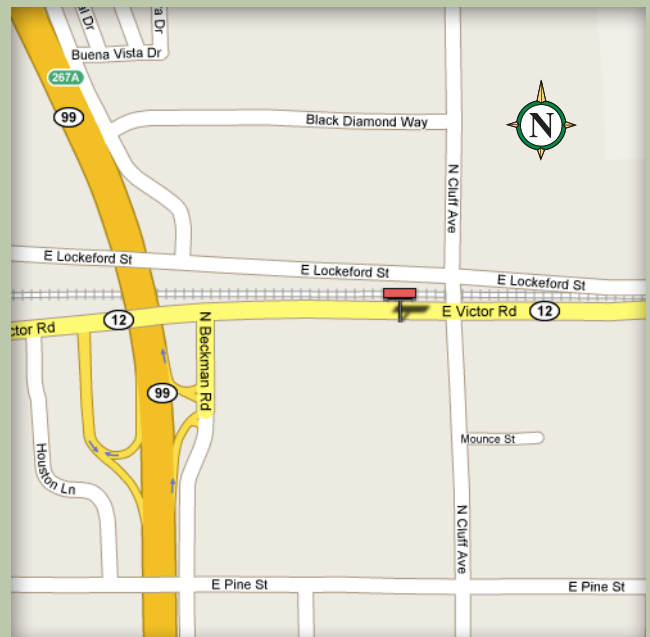

Available Bulletin

Lodi, California

Location	0802 P-1
Description	South Side of Highway 12 (Victor Road) 220' West of Cluff Avenue
Size	10'6" x 36'
Facing	East
Latitude	38.137467
Longitude	-121.2535
Illuminated	Yes

This prominent illuminated display communicates with Lodi and Lockford area residents and area commuters in a busy commercial corridor.

P.O. Box 7209 | Chico, CA 95927 | (530) 342-3235 | Fax: (530) 342-0712