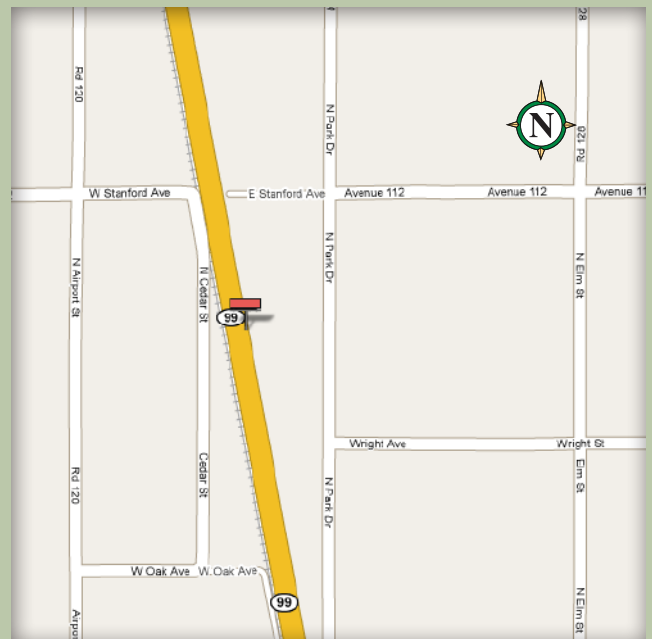

Available Bulletin

Pixley, California

Location	0723 P-1 & P-2
Description	East Side of Highway 99 .78 Miles North of Road 104
Size	14' x 48'
Facing	North
Latitude	35.989267
Longitude	-119.29805
Illuminated	Yes

This display communicates with south valley commuters as well as south bound travelers as they approach Delano, Bakersfield and points south.

P.O. Box 7209 | Chico, CA 95927 | (530) 342-3235 | Fax: (530) 342-0712