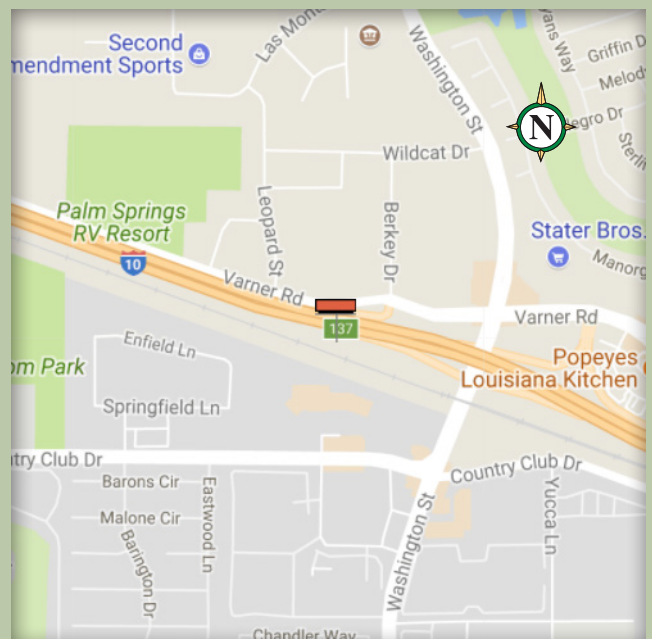

Available Bulletin

Indio, California

Location	0721, P-1
Description	South Side of I-10, 0.2 Miles West of Washington Street Overcrossing
Size	12' x 36'
Facing	West
Latitude	33.7608
Longitude	-116.30523

This spectacular display catches all Eastbound traffic on I-10, just prior to the Washington Street exit. It has been unavailable for 10 years.