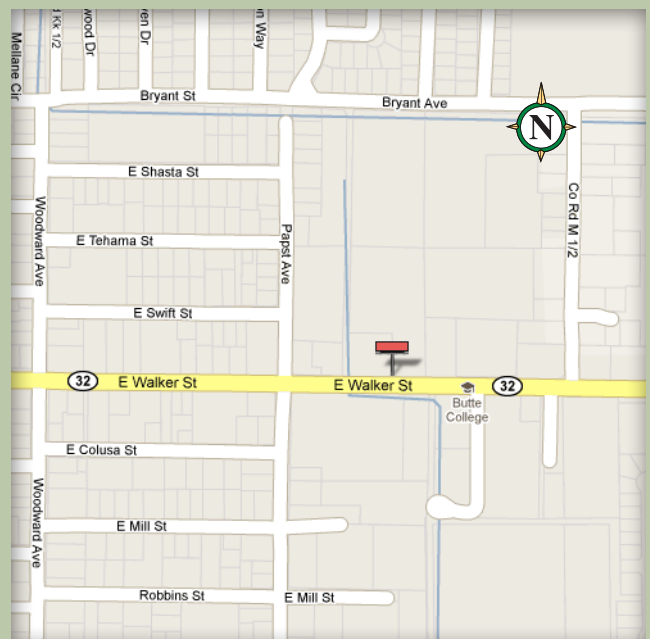

Available Bulletin

Orland, California

Location	0717 P-1
Description	North Side of Highway 32 300' East of M Street
Size	8' x 14'
Facing	West
Latitude	39.74735
Longitude	-122.176267

This display sits on the primary street in Orland, catching local residents and travelers as they drive about Orland or head towards Highway 32 on their way to Chico.