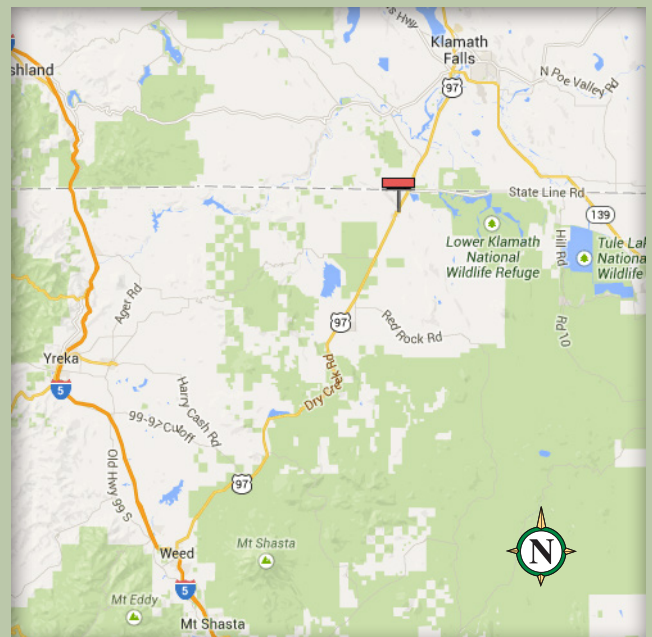

## Dorris, California

Location	0709 P-2
Description	East Side of Highway 97 1260' North of Railroad Avenue
Size	12' x 24'
Facing	North
Latitude	41.96725
Longitude	-121.91203
Illuminated	Yes

This billboard is the first sign in a speed-reduced area while entering Dorris. It reads to traffic headed for I-5 in California.