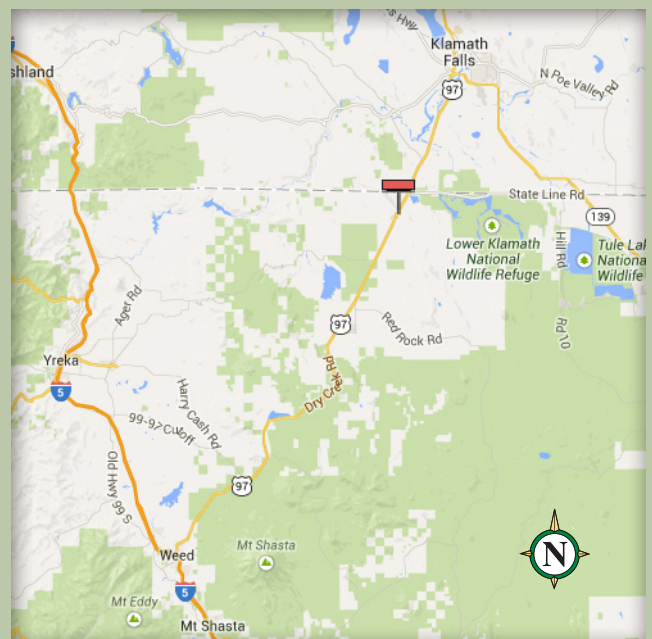

Available Bulletin

Dorris, California

Location	0709 P-1
Description	East Side of Highway 97 1260' North of Railroad Avenue
Size	12' x 24'
Facing	South
Latitude	41.96725
Longitude	-121.91203
Illuminated	Yes

This sign reads to all traffic travelling 35 miles per hour in the controlled speed of Dorris headed towards Klamath Falls, Bend, and the Eastern tier of the Cascades.

P.O. Box 7209 | Chico, CA 95927 | (530) 342-3235 | Fax: (530) 342-0712