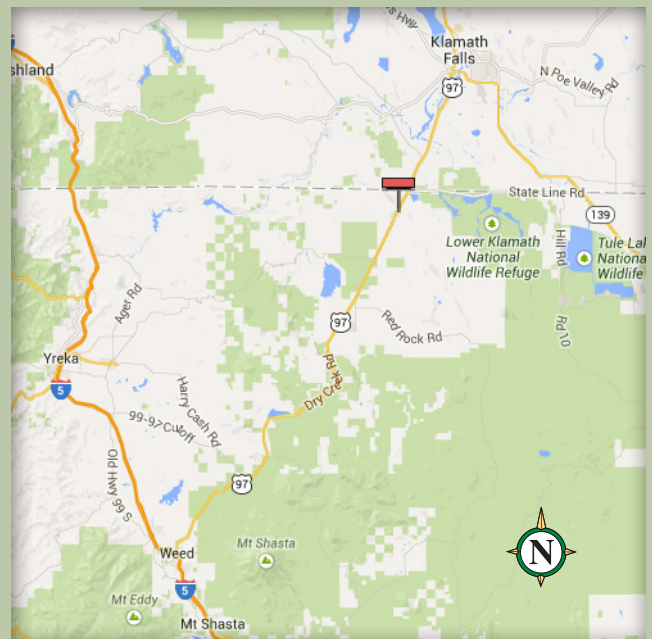

## Dorris, California

Location	0708 P-1
Description	East Side of Highway 97 1100' North of Railroad Avenue
Size	12' x 24'
Facing	South
Latitude	41.9672
Longitude	-121.91252
Illuminated	Yes

Communicate your message to north bound Highway 97 travelers as they leave California, traveling to Klamath Falls and other Central Oregon communities including Bend.