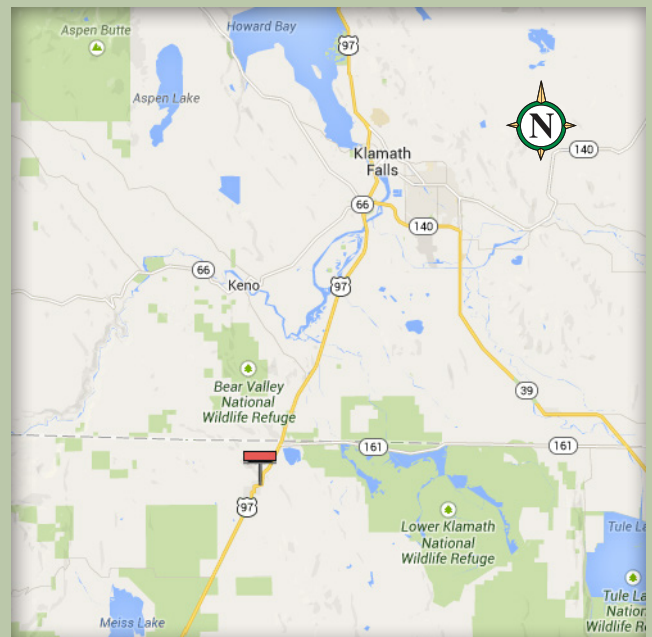

## Dorris, California

Location	0707 P-2
Description	East Side of Highway 97 670' North of Railroad Avenue
Size	12' x 24'
Facing	North
Latitude	41.967183
Longitude	-121.912933
Illuminated	Yes

This display communicates with south bound Highway 97 traffic as they enter the town of Dorris as well as California. Highway 97 is the primary highway connecting central Oregon with I-5.