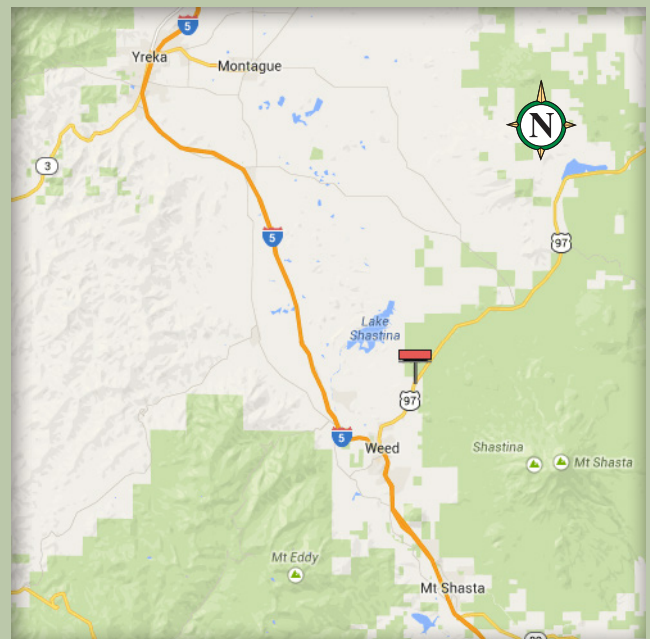

Available Bulletin

Weed, California

Location	0705 P-2
Description	East Side of Highway 97 800' North of Big Springs Road
Size	12' x 24'
Facing	South
Latitude	41.474533
Longitude	-122.350467
Illuminated	Yes

This billboard reads to all traffic leaving California headed to the eastern tier of the Cascades. It is a fully illuminated right-hand read and is the last sign for 65 miles.

P.O. Box 7209 | Chico, CA 95927 | (530) 342-3235 | Fax: (530) 342-0712