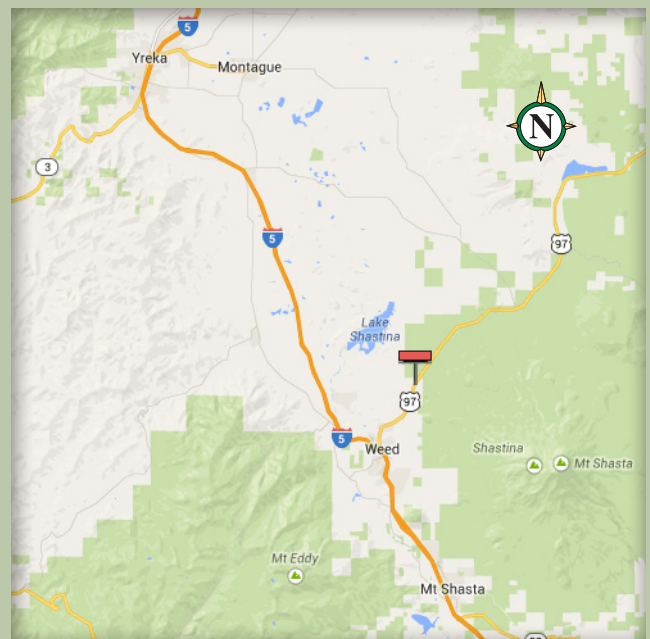

Available Bulletin

Weed, California

Location	0704 P-2
Description	East Side of Highway 97 420' North of Big Springs Road
Size	12' x 24'
Facing	South
Latitude	41.473617
Longitude	-122.35078
Illuminated	Yes

Highway 97 is the primary route between I-5 and Central Oregon. This display communicates with travelers shortly after having left I-5 at Weed, traveling north to Klamath Falls, Oregon.

P.O. Box 7209 | Chico, CA 95927 | (530) 342-3235 | Fax: (530) 342-0712