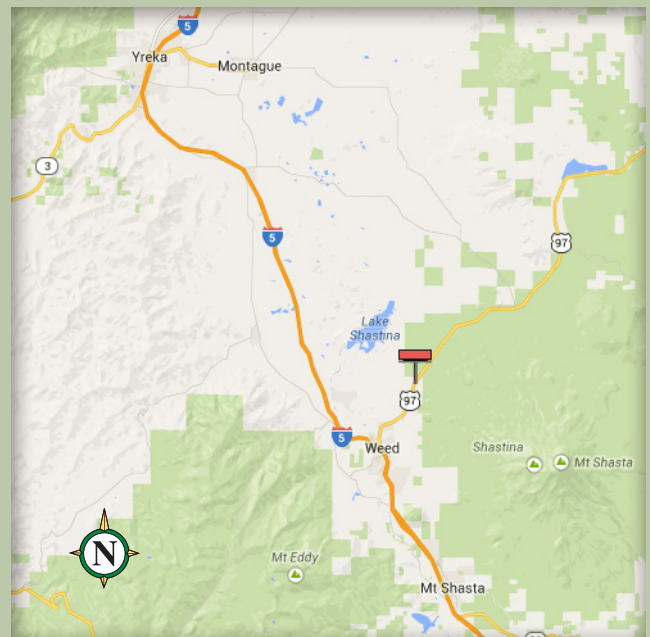

Available Bulletin

Weed, California

Location	0702 P-2
Description	East Side of Highway 97 200' South of Big Springs Road
Size	12' x 24'
Facing	South
Latitude	41.471983
Longitude	-122.35135
Illuminated	Yes

This location reads to all autos and trucks leaving California and headed towards Klamath Falls and the eastern tier of the cascades.

P.O. Box 7209 | Chico, CA 95927 | (530) 342-3235 | Fax: (530) 342-0712