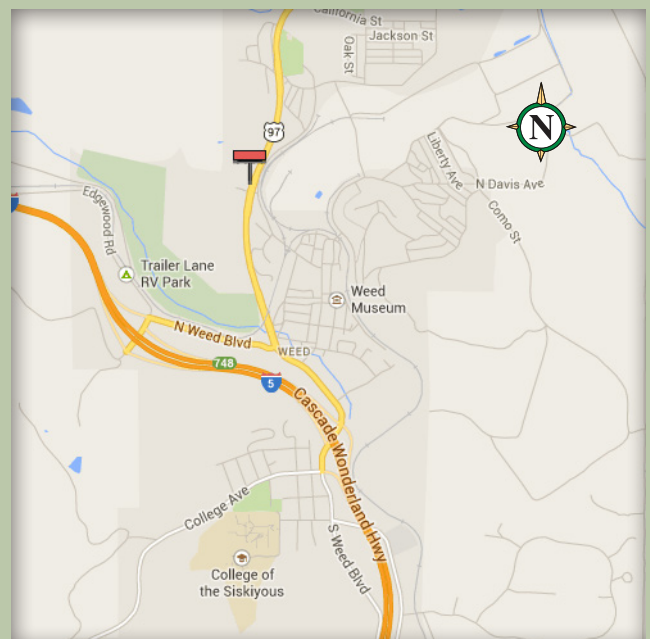

## Weed, California

Location	0701 P-1
Description	West Side of Highway 97 200' North of Alamo Avenue
Size	12' x 24'
Facing	South
Latitude	39.159567
Longitude	-122.1452
Illuminated	Yes

This prominent eye-level display catches all traffic heading north on Highway 97. This board targets many of the local residents heading home in Weed.