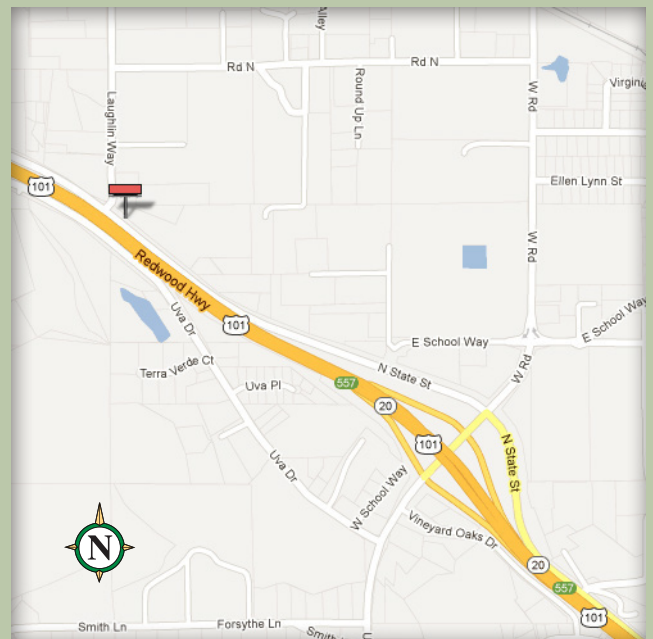

Available Bulletin

Redwood Valley, California

Location	0607 P-2
Description	East Side of Highway 101 3800' North of West Road
Size	10' x 30'
Facing	South
Latitude	39.268017
Longitude	-123.233483
Illuminated	Yes

This billboard has a great read and a long approach that will communicate to all residents and travelers heading North on Highway 101.

P.O. Box 7209 | Chico, CA 95927 | (530) 342-3235 | Fax: (530) 342-0712