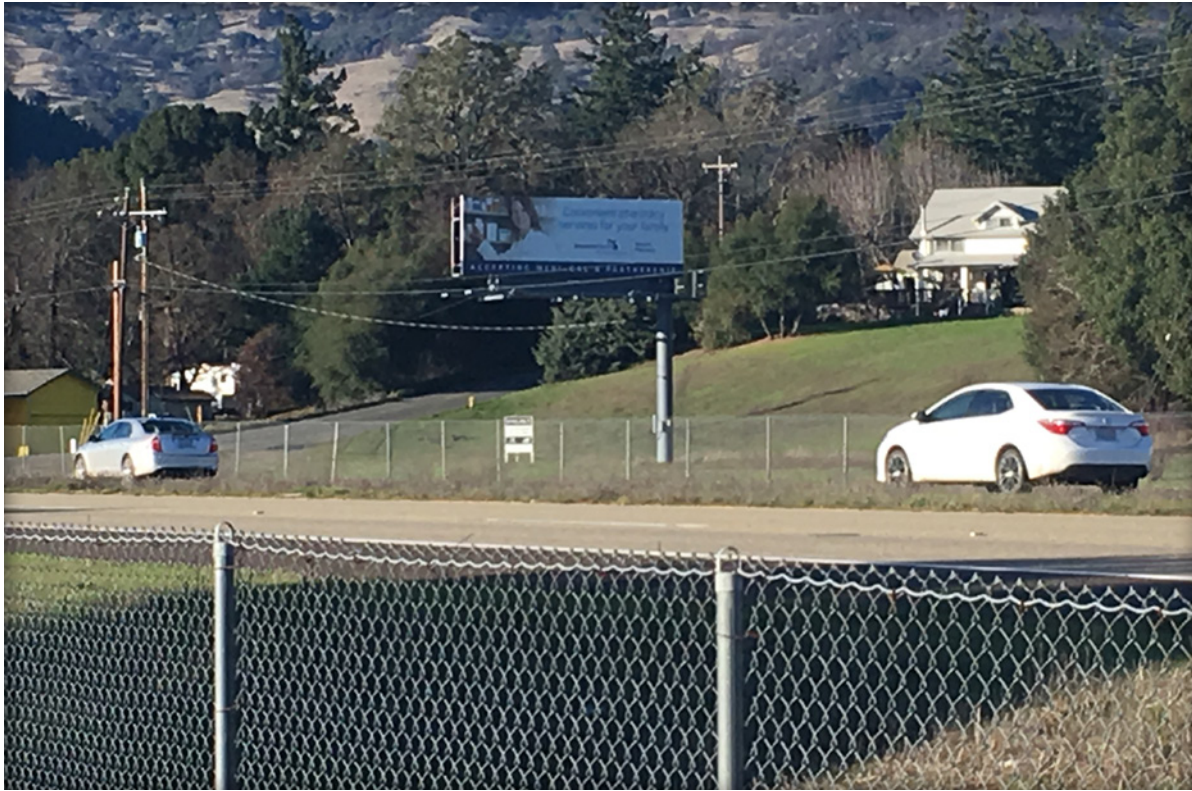

Available Bulletin

Redwood Valley, California

Location	0607 P-2
Description	East Side of Highway 101 3800' North of West Road
Size	10' x 30'
Facing	South
Latitude	39.268017
Longitude	-123.233483
Illuminated	Yes

This billboard has a great read and a long approach that will communicate to all residents and travelers heading North on Highway 101.

P.O. Box 7209 | Chico, CA 95927 | (530) 342-3235 | Fax: (530) 342-0712