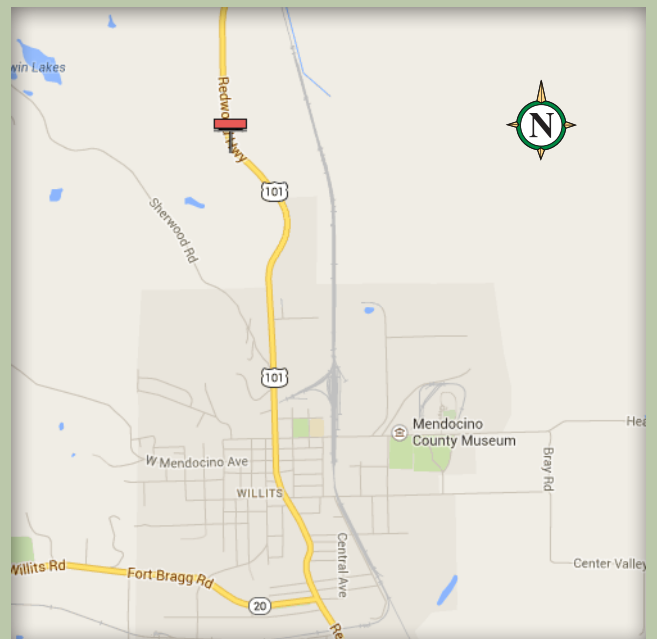

Available Bulletin

Willits, California

Location	0305 P-2
Description	West Side of Highway 101 600' North of Casteel Lane
Size	10' x 20'
Facing	North
Latitude	39.4202
Longitude	-123.355083

Display communicates the advertiser's message at the Willits city limits to all south bound traffic.