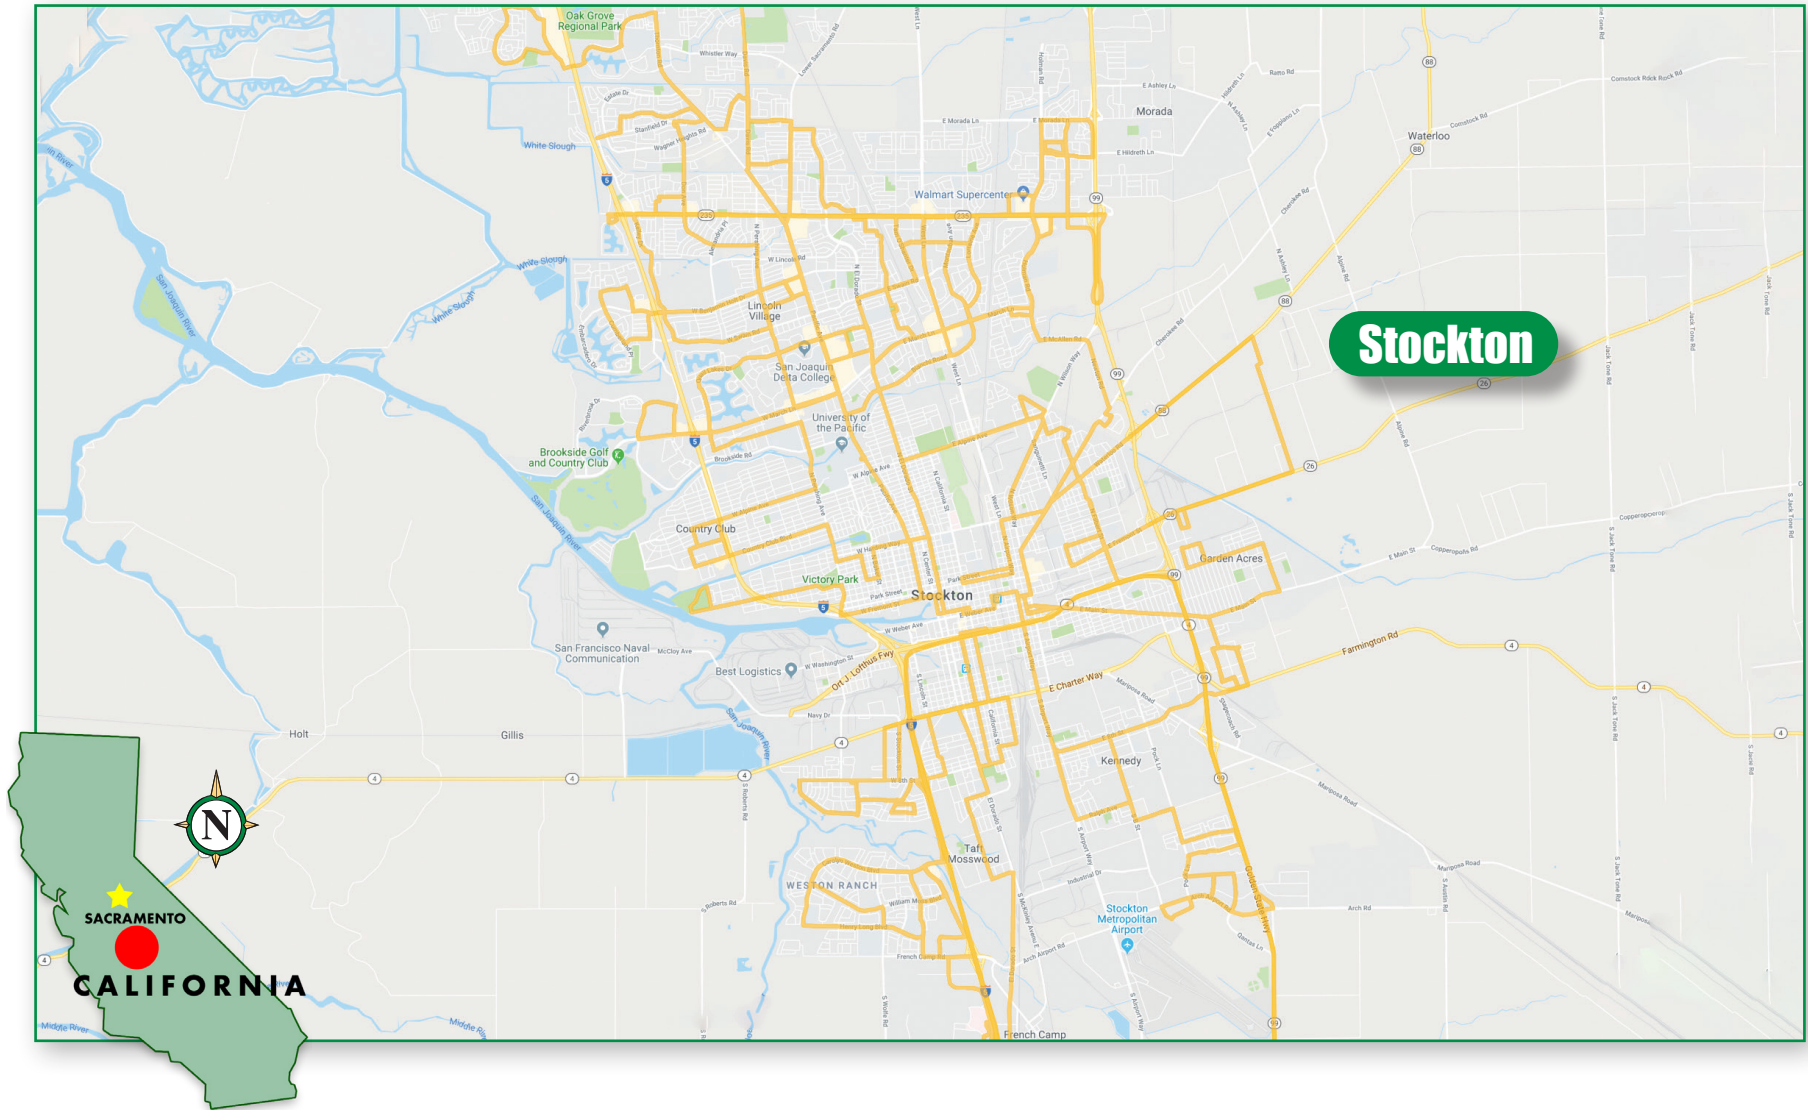

Stockton Bus Coverage

Covering San Joaquin County (RTD)

P.O. Box 7209 | Chico, CA 95927 | (530) 342-3235 | Fax: (530) 342-0712

www.stottoutdoor.com