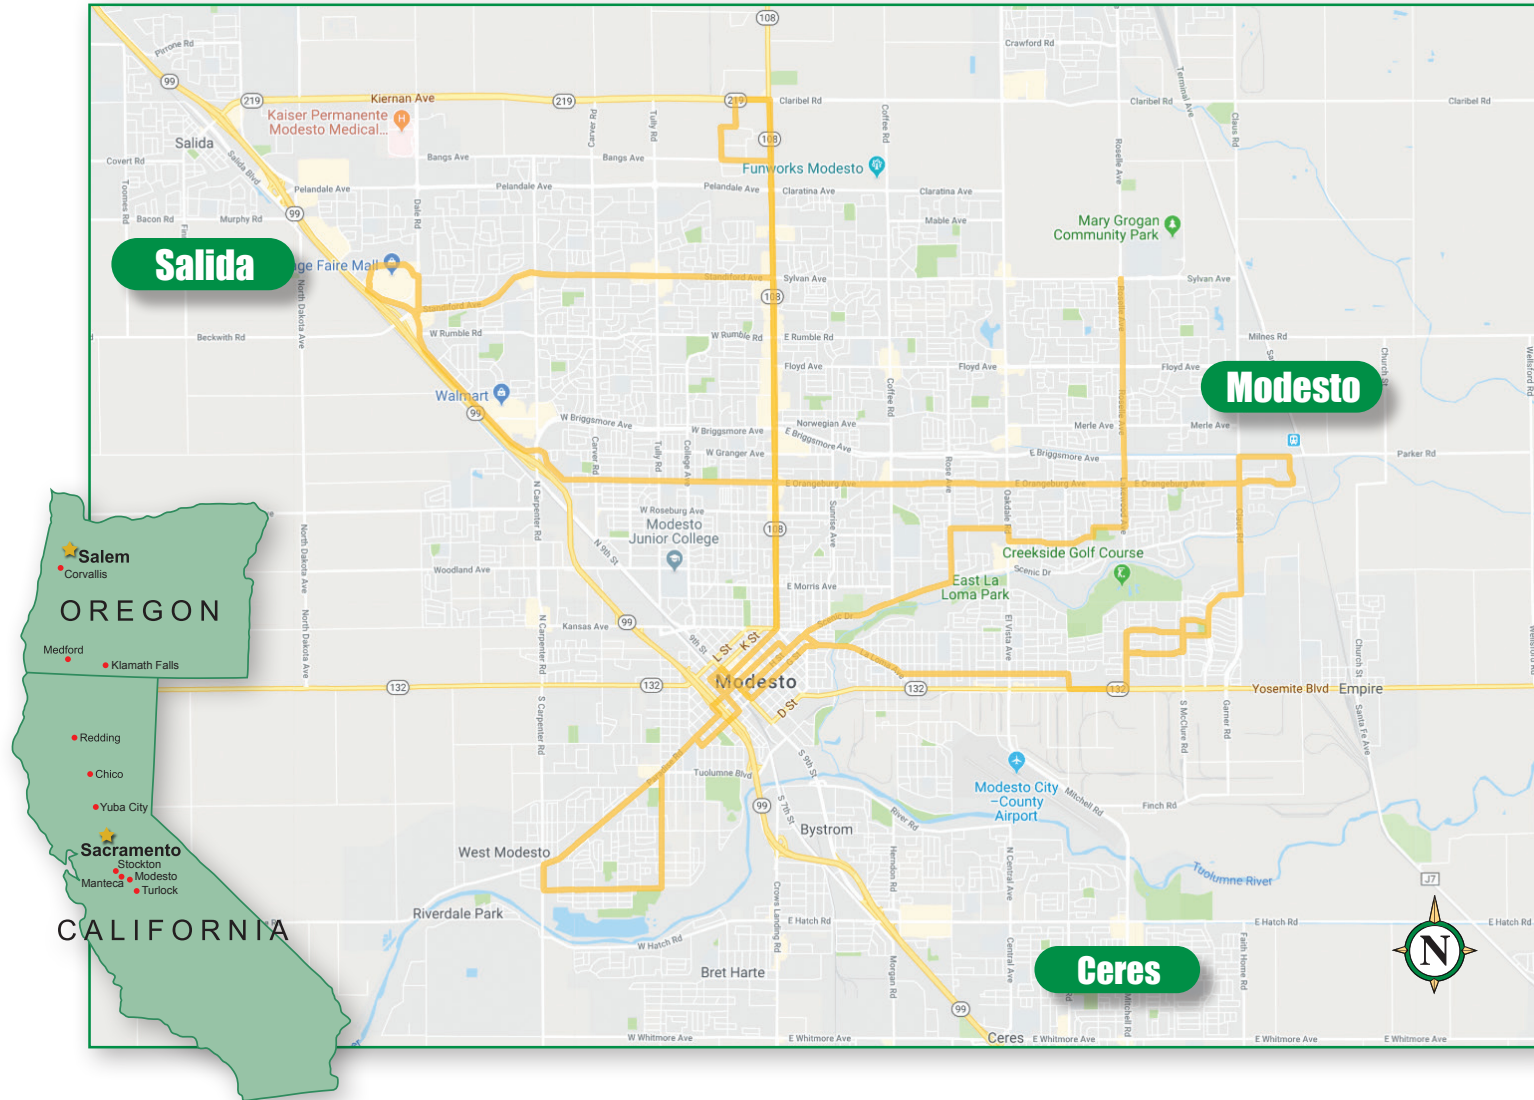

# Modesto Bus Coverage

Modesto, Salida and Ceres Communities (MAX)

P.O. Box 7209 | Chico, CA 95927 | (530) 342-3235 | Fax: (530) 342-0712

[www.stottoutdoor.com](http://www.stottoutdoor.com)