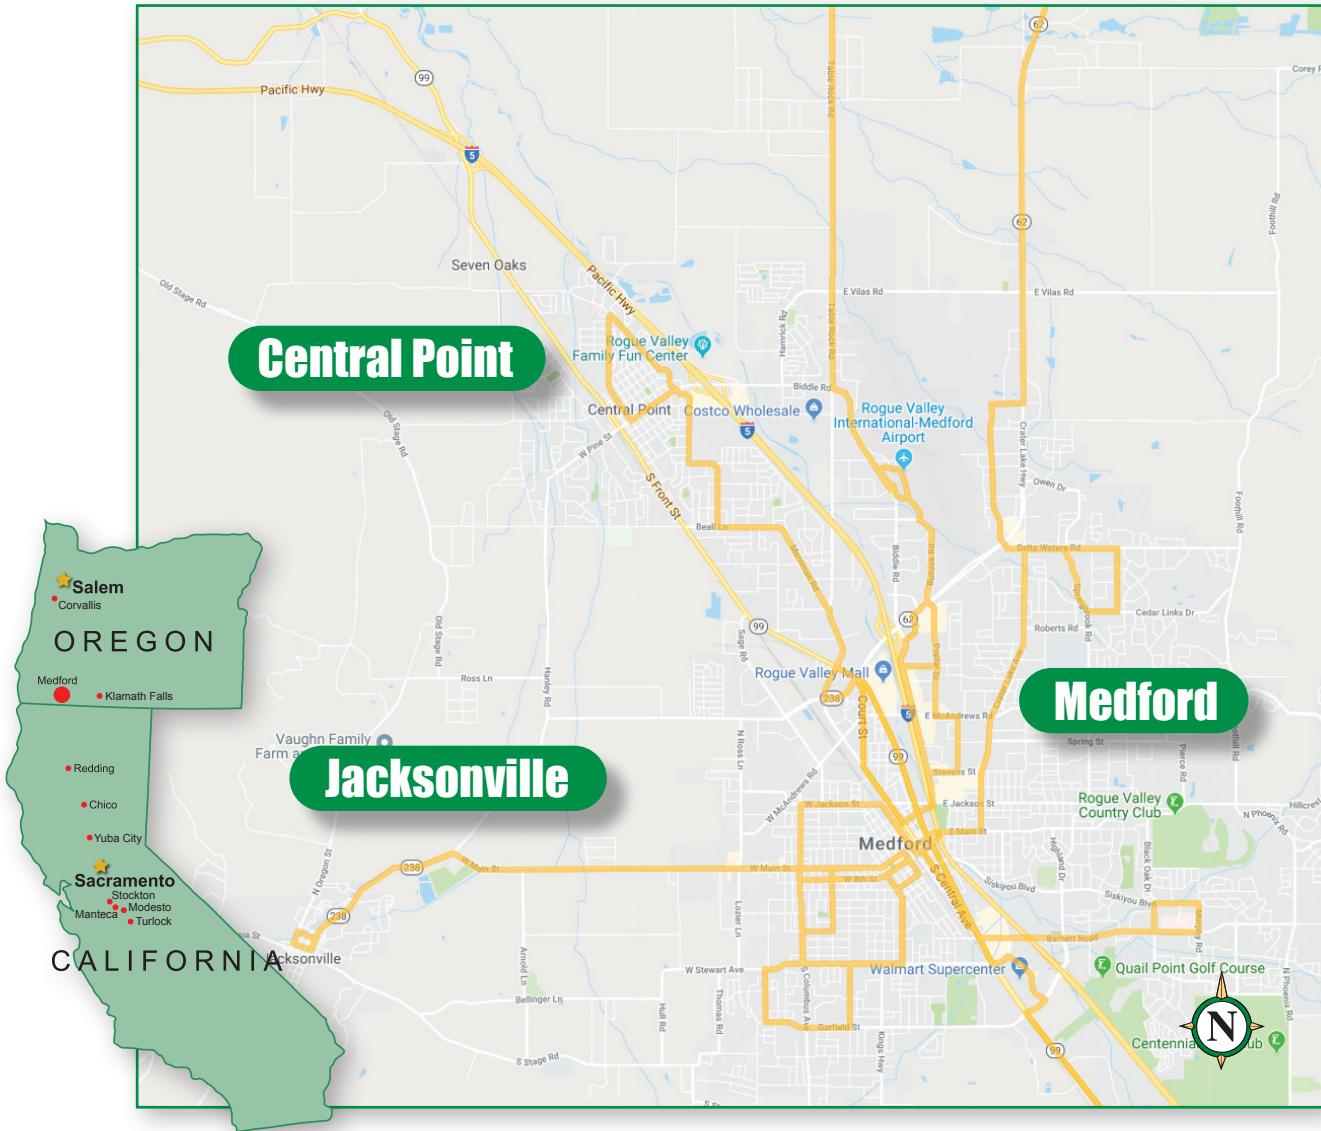

Medford Bus Coverage

Medford and Ashland Communities (RVRTD)

P.O. Box 7209 | Chico, CA 95927 | (530) 342-3235 | Fax: (530) 342-0712

www.stottoutdoor.com